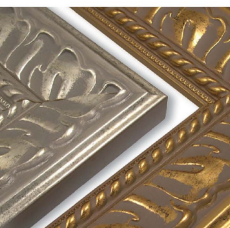

MIRORMATE® FRAMES

Transform your bare plate mirror into a beautiful *framed focal point...* while your mirror stays on the wall.

before

after

CHELSEA

*Brushed Bronze
Cherry Red
Black Satin
Pewter Bronze
Espresso*

MEDITERRA

*Glazed Earth
Glazed Stone*

PORTAGE

*Moonlight Silver
Sand
Pebbled White
18K Gold*

CHEROKEE

*Espresso Walnut
Brushed Chrome*

NAPLES

*Antique Silver
Antique Gold*

TRIBECA

*Burnished Black
Burnished Brown*

CHEROKEE SLIM

*Dark Chocolate
Brushed Chrome
Cherry Chocolate
Licorice
Espresso*

PACIFICA

Silver Sheen

VENETIAN

*Silver Wave
White Wave
Bronze Wave*