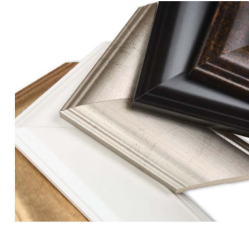

MIRORMATE® FRAMES

Transform your bare plate mirror into a beautiful *framed focal point...* while your mirror stays on the wall.

before

after

CHELSEA

*Brushed Bronze
Cherry Red
Black Satin
Pewter Bronze
Espresso*

CALL ME TO SEE THE PERFECT
FRAME STYLE FOR YOUR DÉCOR:

Specializing in Quality

(831)-234-1983

CA. LIC. #848622

ACADIA

*Dove White
Oiled Bronze*

PROVIDENCE

*Oiled Bronze
Silver*

PEMAQUID

*Old World Gold (2" & 3")
Porcelain White
Old World Silver (2" & 3")
Black, River Rock*

BELLEMEADE

*Traditional Cherry
Champagne*

GRAMERCY

*Martini
Aged Bourbon
Chardonnay*

PEMAQUID WOODTONES

*Country Oak
Canadian Walnut
Mahogany Burl*