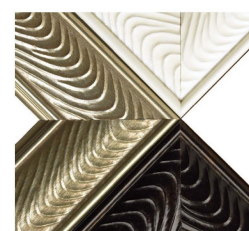

MIRORMATE® FRAMES

Transform your bare plate mirror into a beautiful *framed focal point...* while your mirror stays on the wall.

before

after

CHELSEA

*Brushed Bronze
Cherry Red
Black Satin
Pewter Bronze
Espresso*

MEDITERRA

*Glazed Earth
Glazed Stone*

PORTAGE

*Moonlight Silver
Sand
Pebbled White
18K Gold*

CHEROKEE

*Espresso Walnut
Brushed Chrome*

NAPLES

*Antique Silver
Antique Gold*

TRIBECA

*Burnished Black
Burnished Brown*

CHEROKEE SLIM

*Dark Chocolate
Brushed Chrome
Cherry Chocolate
Licorice
Espresso*

PACIFICA

Silver Sheen

VENETIAN

*Silver Wave
White Wave
Bronze Wave*